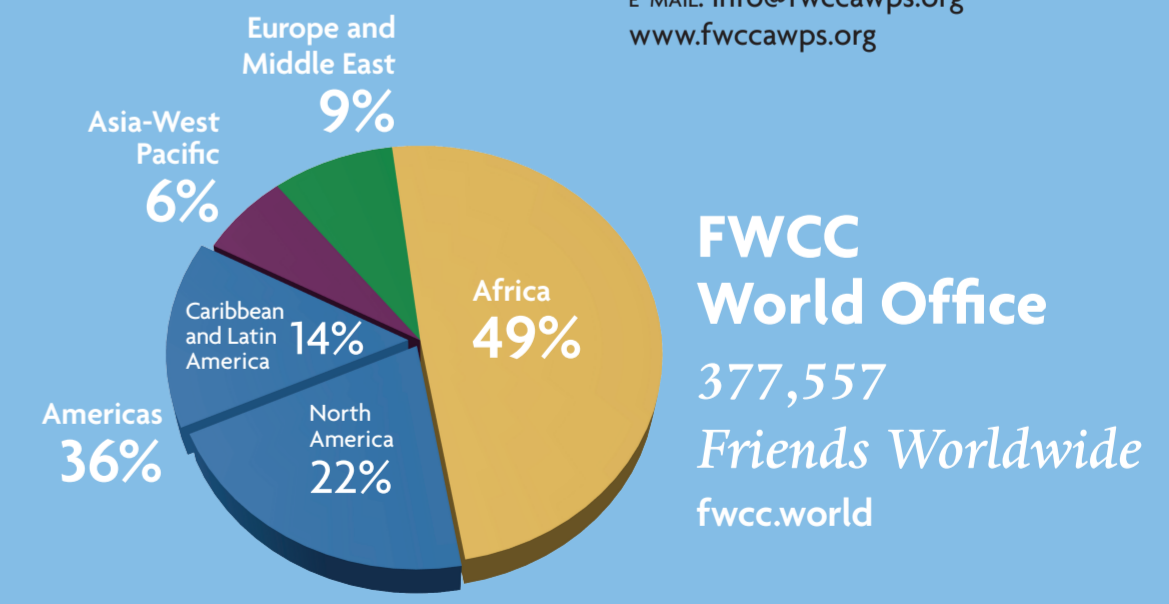

PRODUCED BY FWCC WORLD OFFICE ■ LONDON

To obtain copies contact:
WORLD OFFICE: 173 Euston Road, London NW1 2AX, UK ■ +44 207 663 1199
■ fwcc.world ■ world@friendsworldoffice.org